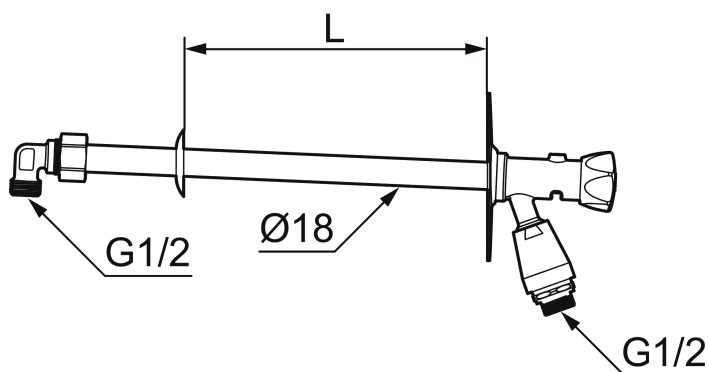

## Garden valve with vacuum valve and plastic handle

Our garden valves are self-draining and therefore frost-proof even if you forget to dismantle the garden hose before the season with degrees below zero. However, we recommended that you always remove the hose and coupling when there is a risk of low temperatures.

**Article number:** 42940610

**Description:** For wall thickness max. 600 mm

### Unique characteristics

Backflow protection unit type 

- Self-draining
- With vacuum valve and plastic handle
- With approved non-return valve
- Frost-proof even if the hose/coupling is connected
- Can be cut to suit wall thickness
- Wall bracket: H=106 mm, W=66 mm, diagonal screw holes
- Approved backflow prevention device, EN-Standard EN 1717